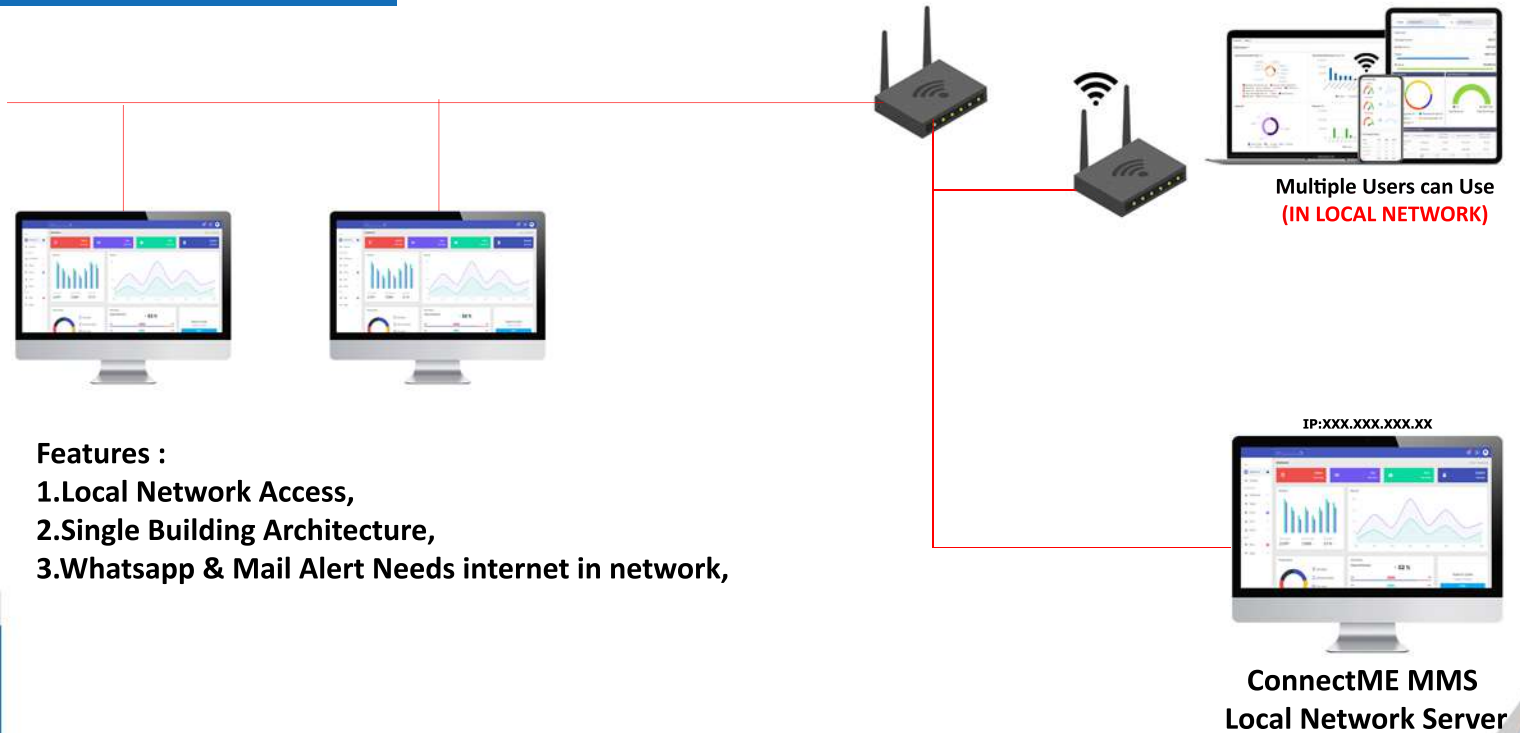

Local Network

Features :

1. Local Network Access,
2. Single Building Architecture,
3. Whatsapp & Mail Alert Needs internet in network,

Contact Us

www.connectme.biz
sales@connectme.biz
+971 4 234 8480

Technical Partner

Techknav

www.techknav.com