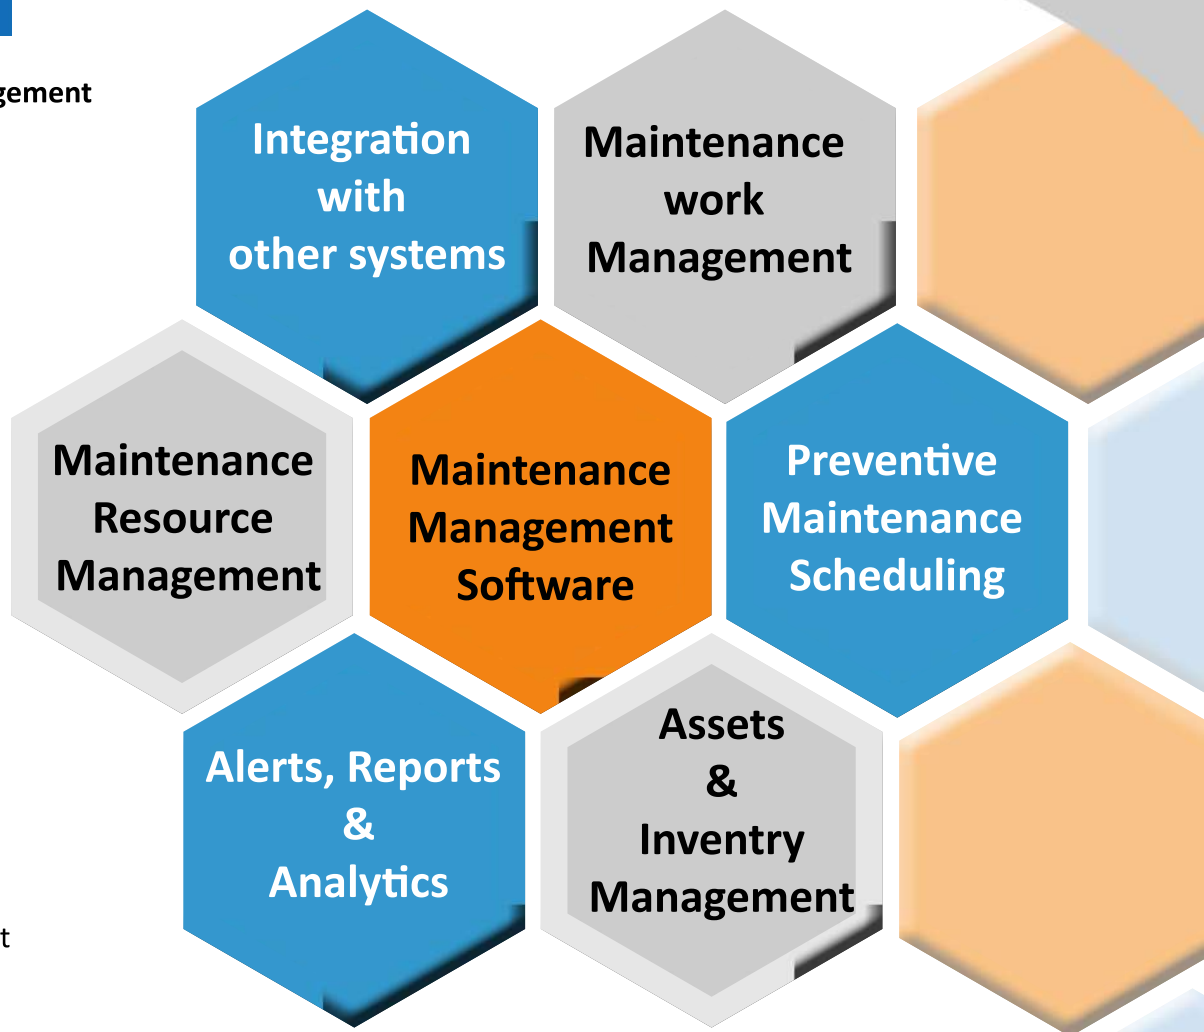

Features

Maintenance Work Management

Key Features :

- Work Order Creation
- Task Assignment
- Progress Tracking
- Time and Cost Tracking
- Work Order Scheduling
- Notification and Alerts

Resource Management

Key Features:

- Scheduling
- Resource tracking
- Workforce planning
- Performance monitoring

Assets Management

Key Features:

- Asset tracking
- Asset lifecycle management
- Maintenance History
- Reporting and analytics

Preventive Maintenance

Key Features:

- Maintenance scheduling
- Inspection and testing
- Documentation

Inventry Management

Key features:

- Inventory tracking
- Reorder point and reorder quantity
- Automatic stock replenishment
- Work Order wise outward entries
- Work order, Asset, Resource, Cost integration